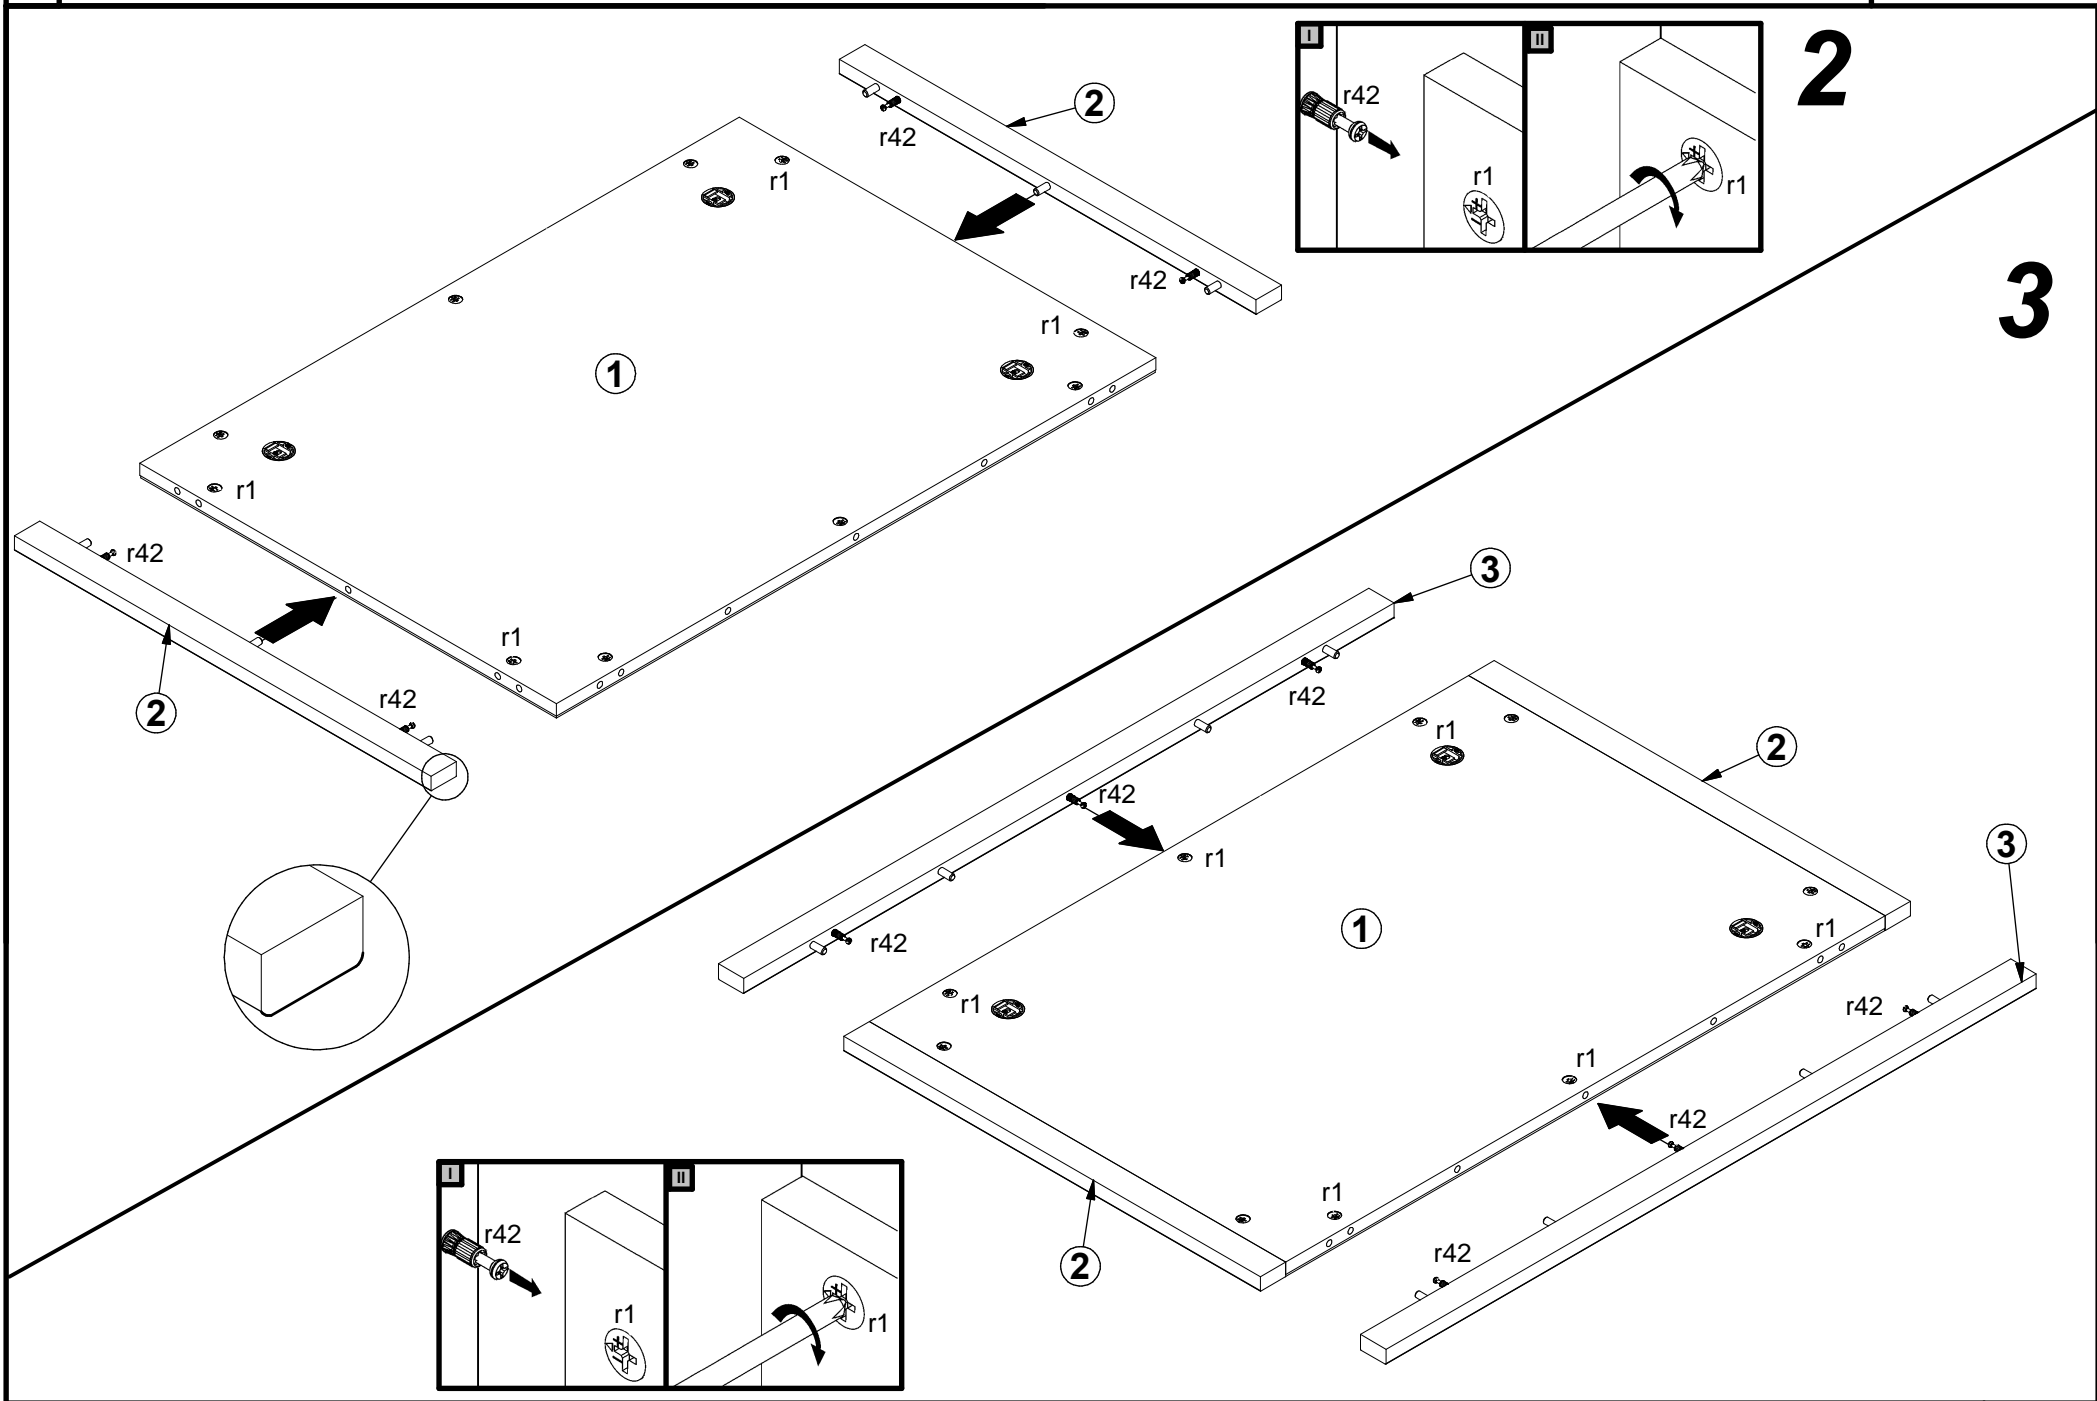

20min

A	B	C (mm)		D
1	M196-4501	624	898	1/1
2	M196-5508	624	38	1/1
3	M196-5509	974	38	1/1

2x

3

2x

2

	<p>φ10 mm</p>	<p>f35</p>	<p>f35</p> <p>p75</p>	<p>f35</p> <p>p75</p>	<p>p75</p>	<p>p75</p>	<p>p75</p>
--	---------------	------------	-----------------------	-----------------------	------------	------------	------------

A set of safety icons including a thumbs up gesture, an eye, and crossed tools, indicating safety instructions.

A warning icon showing an exclamation mark and crossed tools, indicating a safety warning.