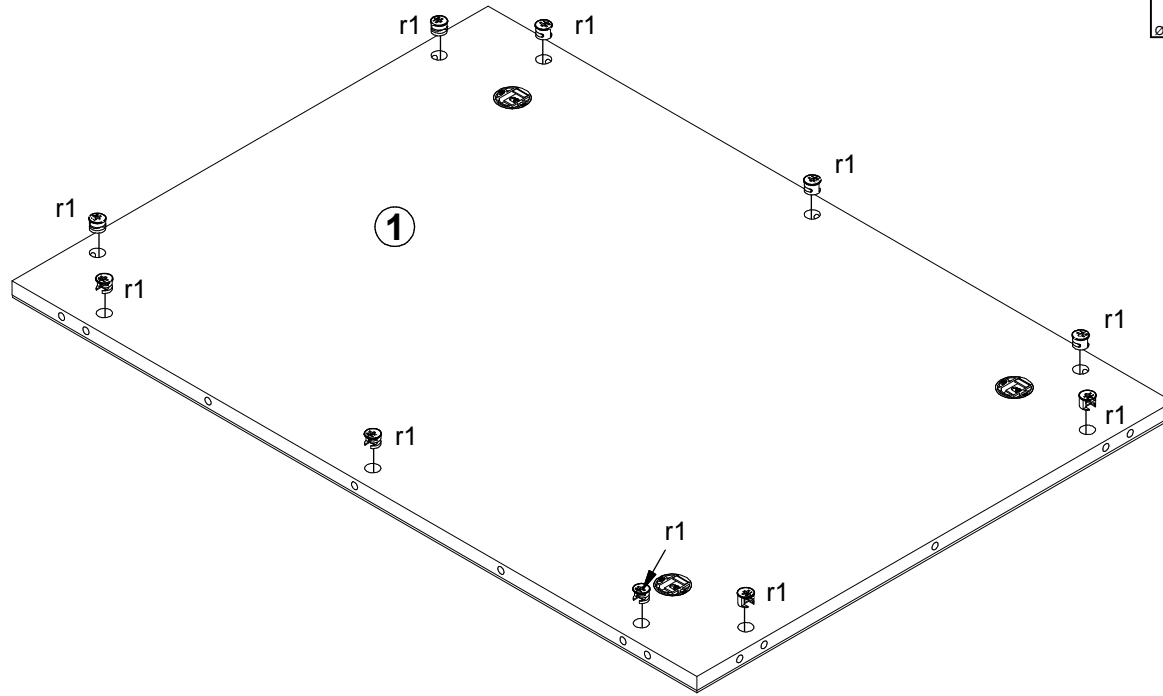

20min

A	B	C (mm)		D
1	M196-4501	624	898	1/1
2	M196-5508	624	38	1/1
3	M196-5509	974	38	1/1

2x

3

2x

2

	<p>φ10 mm</p>	<p>f35</p>	<p>f35</p> <p>p75</p>	<p>f35</p> <p>p75</p>	<p>p75</p>	<p>p75</p>	<p>p75</p>
--	---------------	------------	-----------------------	-----------------------	------------	------------	------------

A set of safety icons including a thumbs up gesture, an eye, and crossed tools, indicating safety instructions.

A warning icon showing an exclamation mark and crossed tools, indicating a safety warning.