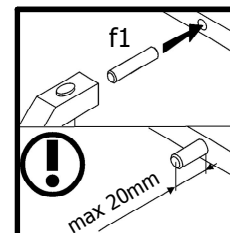

20min

A	B	C (mm)		D
1	M196-4501	624	898	1/1
2	M196-5508	624	38	1/1
3	M196-5509	974	38	1/1

2x

3

2x

2

	<p>φ10 mm</p>	<p>f35</p>	<p>f35</p> <p>p75</p>	<p>f35</p> <p>p75</p>	<p>p75</p>	<p>p75</p>	<p>p75</p>
--	---------------	------------	-----------------------	-----------------------	------------	------------	------------

A set of safety icons including a thumbs up gesture, an eye, and crossed tools, indicating safety instructions.

A warning icon showing an exclamation mark and crossed tools, indicating a safety warning.