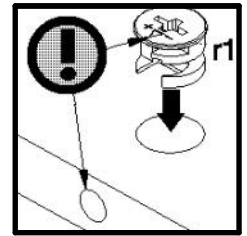

20min

A	B	C (mm)		D
1	M196-4501	624	898	1/1
2	M196-5508	624	38	1/1
3	M196-5509	974	38	1/1

2x

3

2x

2

	<p>φ10 mm</p>	<p>f35</p>	<p>f35</p> <p>p75</p>	<p>f35</p> <p>p75</p>	<p>p75</p>	<p>p75</p>	<p>p75</p>
--	---------------	------------	-----------------------	-----------------------	------------	------------	------------

A set of safety icons including a thumbs up gesture, an eye, and crossed tools, indicating safety instructions.

A warning icon showing an exclamation mark and crossed tools, indicating a safety warning.