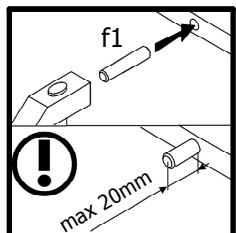

20min

A	B	C (mm)		D
1	M196-4501	624	898	1/1
2	M196-5508	624	38	1/1
3	M196-5509	974	38	1/1

2x

3

2x

2

	<p>φ10 mm</p>	<p>f35</p>	<p>f35</p> <p>p75</p>	<p>f35</p> <p>p75</p>	<p>p75</p>	<p>p75</p>	<p>p75</p>
--	---------------	------------	-----------------------	-----------------------	------------	------------	------------

A set of safety icons including a thumbs up gesture, an eye, and crossed tools, indicating safety instructions.

A warning icon showing an exclamation mark and crossed tools, indicating a safety warning.